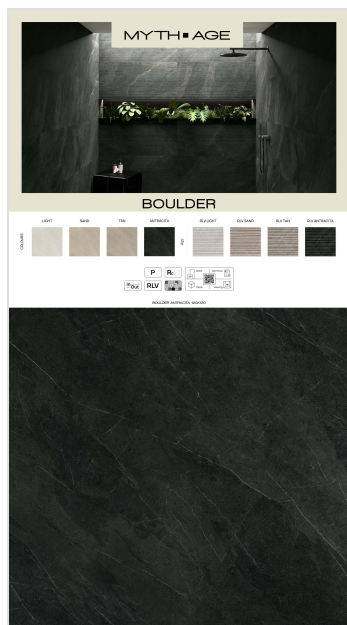

PSTH DELFIS WHITE /RLV WHITE
60X120
 PYM3PT0435

PSTH DELFIS MOKA/RLV MOKA
60X120
 PYM3PT0437

1005 × 1924

PTS BOULDER TAN 100X100
PYM3PT0521

PTS BOULDER SAND 100X100
PYM3PT0520

PTS BOULDER LIGHT 100X100
PYM3PT0519