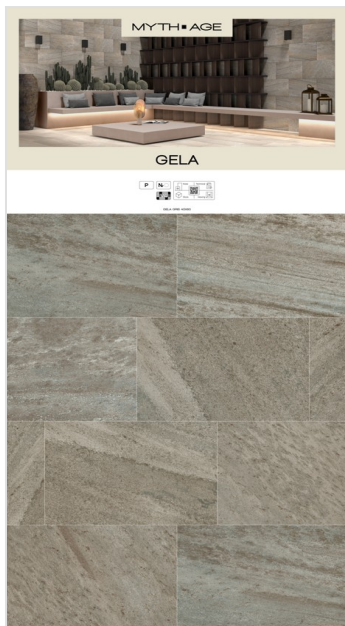

PT CARAMON 40X60
PYM3PT0615

| x

(E-1200X2400) PTS CARAMON
WHITE ADZ 40X60
PYM2PT0414

| 1200 × 2400

(E-1200X2400) PSTH CARAMON
NOCE 40X60
PYM3PT0633

| 1200 × 2400

(E-1200X2400) PSTH GELA GRIS
40X60

PYM3PT0590