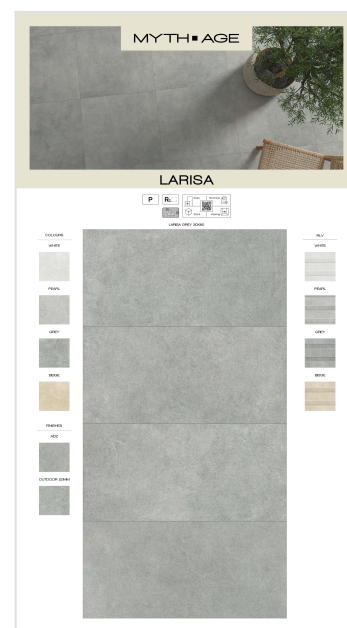

PT LARISA GREY 30X60
PYM3PT0407