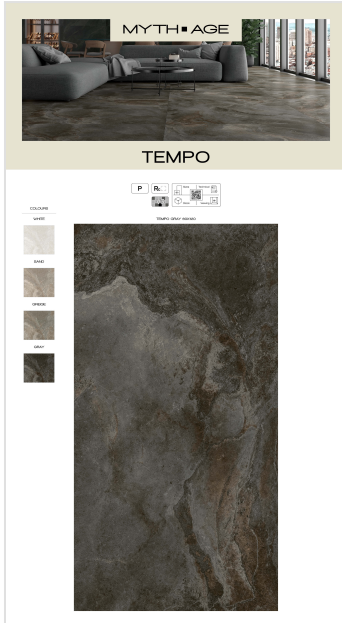

PSTH NORA NOCE / RLV NOCE
60X120
PYM3PT0543

PSTH NORA SAND / RLV SAND
60X120
PYM3PT0544

PSTH NORA WHITE / RLV WHITE
60X120
PYM3PT0545

PSTH NORA WHITE 100X100
PYM3PT0549

1005 × 1924

PT TEMPO GRAY 60X120

PYM3PT0503

PT TEMPO WHITE 60X120

PYM3PT0506

PT TEMPO GREIGE 60X120

PYM3PT0504

PT TEMPO SAND 60X120

PYM3PT0505

1005 × 1924

PT BOULDER WALL 33,3X55
PYM2PT0429