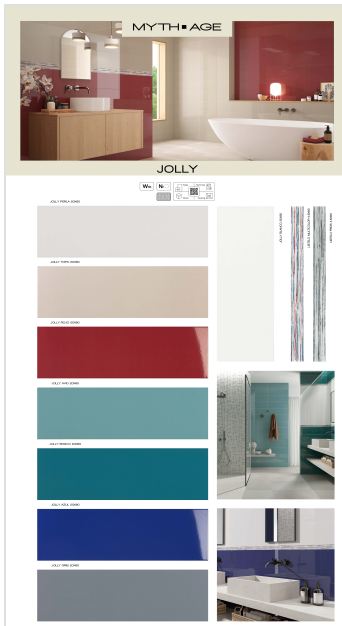

1200 × 2400

(E-1200X2400) PT JOLLY 20X60

PYM2PT0404