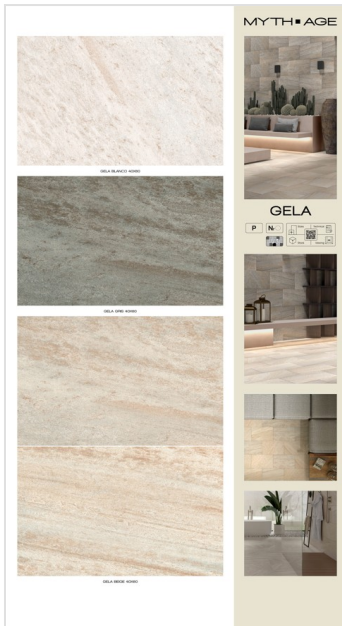

| 1005 × 1924

PT GELA 40X60

PYM3PT0616