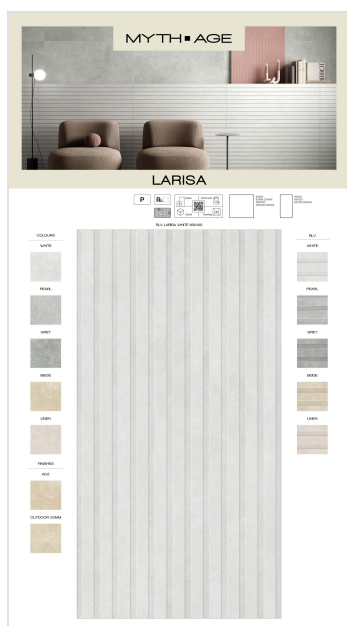

PT LARISA WHITE RLV 60X120
PYM3PT0345